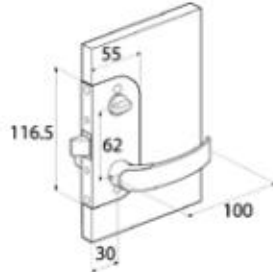

Dimension G is the distance
from spring bolt to frame edge

STRIKERS

Suitable for McCoy, Compact Novett, Offshore and Omni.

Material: stainless steel or brass, dustbin is plastic.

METRIC (G)	STAINLESS STEEL	BRASS
3mm	MC-90-203-24	MC-90-203-40
5mm	MR-02-102-24	MC-90-205-40
7mm	MC-90-207-24	MC-90-207-40
9mm	MC-90-209-24	MC-90-209-40
13mm	MC-90-213-24	MC-90-213-40
16mm	MC-90-216-24	MC-90-216-40
21mm	MC-90-221-24	MC-90-221-40

southco®

A small selection of items available from the Southco access hardware range. Refer to WWW.SOUTHCO.COM or request a catalogue for more information.

Flush mounted

Mortise mounted

OFFSHORE

- Mortise mounted lock suitable for 18-37mm door thickness.
- Flush mounted lock suitable for 12.5-15mm or 19-21mm door thickness.
- Flush mounted latches have a privacy knob with an emergency override.
- Mortise mounted latches can be privacy with an emergency override or privacy with a key lock.
- Finish: polished chrome
- Materials: Stainless steel, brass, aluminium

CURVED OFFSHORE

- Mortise lock suitable for 12.7mm, 19mm and 25.4mm door thickness.
- Flush mounted only.
- Available as a key lock with privacy knob or privacy knob with an emergency override.
- Suitable for latching the door at any angle between swing and sliding.
- Designed especially for curved doors.
- Finish: polished chrome
- Materials: stainless steel, brass, aluminium