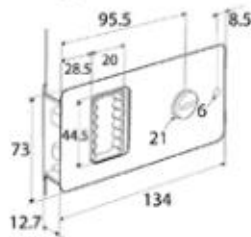

Diamond brass with key lock