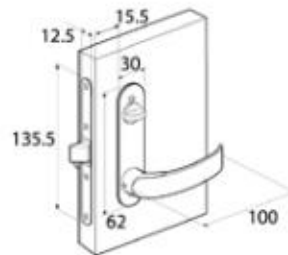

Dimension G is the distance
from spring bolt to frame edge

STRIKERS

Suitable for McCoy, Compact Novett, Offshore and Omni.

Material: stainless steel or brass, dustbin is plastic.

METRIC (G)	STAINLESS STEEL	BRASS
3mm	MC-90-203-24	MC-90-203-40
5mm	MR-02-102-24	MC-90-205-40
7mm	MC-90-207-24	MC-90-207-40
9mm	MC-90-209-24	MC-90-209-40
13mm	MC-90-213-24	MC-90-213-40
16mm	MC-90-216-24	MC-90-216-40
21mm	MC-90-221-24	MC-90-221-40

southco®

A small selection of items available from the Southco access hardware range. Refer to WWW.SOUTHCO.COM or request a catalogue for more information.

Flush mounted

Mortise mounted

OFFSHORE

- Mortise mounted lock suitable for 18-37mm door thickness.
- Flush mounted lock suitable for 12.5-15mm or 19-21mm door thickness.
- Flush mounted latches have a privacy knob with an emergency override.
- Mortise mounted latches can be privacy with an emergency override or privacy with a key lock.
- Finish: polished chrome
- Materials: Stainless steel, brass, aluminium

CURVED OFFSHORE

- Mortise lock suitable for 12.7mm, 19mm and 25.4mm door thickness.
- Flush mounted only.
- Available as a key lock with privacy knob or privacy knob with an emergency override.
- Suitable for latching the door at any angle between swing and sliding.
- Designed especially for curved doors.
- Finish: polished chrome
- Materials: stainless steel, brass, aluminium