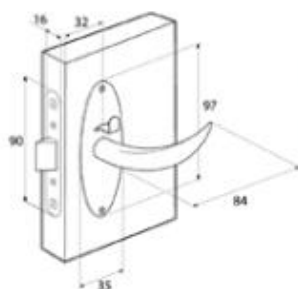

McCOY

- Mortise lock for doors 22-37mm thick.
- Double springs prevent the handles from sagging.
- Emergency override for latches with privacy knob.
- Materials: Stainless steel, brass

		CHROME	CHROME/ DIAMOND BRASS	DIAMOND BRASS	SATIN
WITH PRIVACY KNOB	Right hand out	MA-01-221-01-10	MA-01-221-01-14	MA-01-221-01-40	MA-01-221-01-20
	Right hand in	MA-01-321-01-10	MA-01-321-01-14	MA-01-321-01-40	MA-01-321-01-20
	Left hand out	MA-01-421-01-10	MA-01-421-01-14	MA-01-421-01-40	MA-01-421-01-20
	Left hand in	MA-01-521-01-10	MA-01-521-01-14	MA-01-521-01-40	
NO PRIVACY KNOB	Right hand out	MA-01-601-01-10	MA-01-601-01-14	MA-01-601-01-40	MA-01-601-01-20
	Right hand in	MA-01-701-01-10	MA-01-701-01-14	MA-01-701-01-40	MA-01-701-01-20
	Left hand out	MA-01-701-01-10	MA-01-701-01-14	MA-01-701-01-40	MA-01-701-01-20
	Left hand in	MA-01-601-01-10	MA-01-601-01-14	MA-01-601-01-40	MA-01-601-01-20