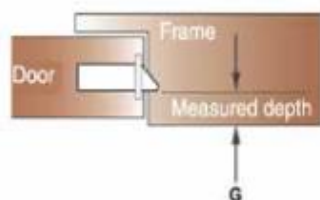

Dimension G is the distance
from spring bolt to frame edge

STRIKERS

Suitable for McCoy, Compact Novett, Offshore and Omni.

Material: stainless steel or brass, dustbin is plastic.

METRIC (G)	STAINLESS STEEL	BRASS
3mm	MC-90-203-24	MC-90-203-40
5mm	MR-02-102-24	MC-90-205-40
7mm	MC-90-207-24	MC-90-207-40
9mm	MC-90-209-24	MC-90-209-40
13mm	MC-90-213-24	MC-90-213-40
16mm	MC-90-216-24	MC-90-216-40
21mm	MC-90-221-24	MC-90-221-40