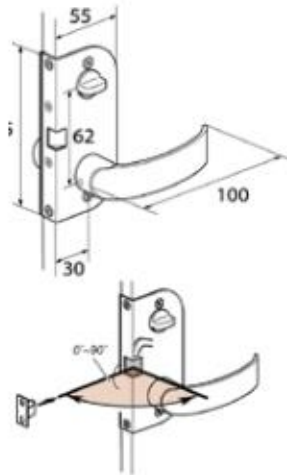

Optional day key
5630/XXX (key number)