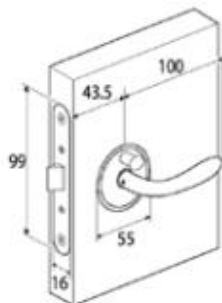

Chrome
No privacy