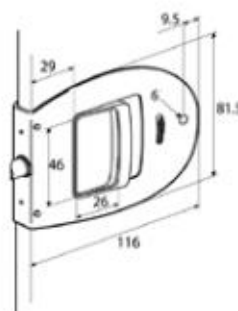

Flush, black

Diamond brass with key lock

Chrome No key lock

TALON

- Sliding door lock for doors 20.5-38mm thick
- For use on aluminium extrusions, wood or fibreglass doors
- Available as either key lock with privacy or privacy only
- Can be used for bifolding doors
- Materials: Brass, stainless steel

	KEY LOCK	NO LOCK
Anodised aluminium	MM-01-113-60	MM-01-103-60
Chrome	MM-01-113-10	MM-01-103-10
Diamond brass	MM-01-113-40	MM-01-103-40

2-step

Spring bolt

OMNI

- Swing door latch for doors 12.7 - 19mm thick
- Nylon bumpers reduce vibration
- Available in three forms:
Spring bolt slam latch
Flat mounts flush to the edge of the door, allowing a double swing action
2-step dead bolt
- Materials: Stainless steel, plastic