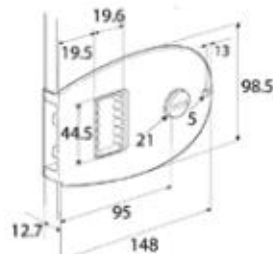

FLUSH

Sliding door lock for doors 12.5mm thick.
Can be used to slide into recessed pockets.
Key lock with privacy.
Materials: brass, stainless steel, plastic

	FLUSH	FLUSH OVAL
White	MF-01-110-70	N/A
Black	MF-01-110-50	N/A
Stainless steel	N/A	MF-01-310-24