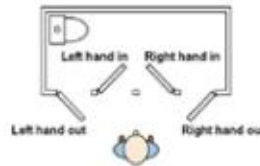

southco®

A small selection of items available from the Southco access hardware range. Refer to WWW.SOUTHCO.COM or request a catalogue for more information.

Flush mounted

Mortise mounted

OFFSHORE

- Mortise mounted lock suitable for 18-37mm door thickness.
- Flush mounted lock suitable for 12.5-15mm or 19-21mm door thickness.
- Flush mounted latches have a privacy knob with an emergency override.
- Mortise mounted latches can be privacy with an emergency override or privacy with a key lock.
- Finish: polished chrome
- Materials: Stainless steel, brass, aluminium

CURVED OFFSHORE

- Mortise lock suitable for 12.7mm, 19mm and 25.4mm door thickness.
- Flush mounted only.
- Available as a key lock with privacy knob or privacy knob with an emergency override.
- Suitable for latching the door at any angle between swing and sliding.
- Designed especially for curved doors.
- Finish: polished chrome
- Materials: stainless steel, brass, aluminium