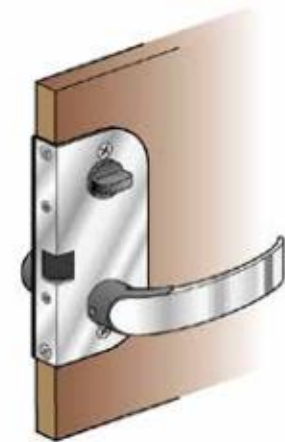

Optional day key
5630/XXX (key number)