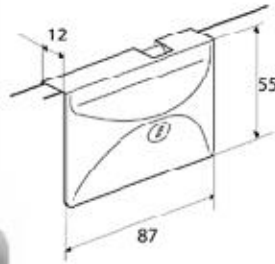

SECURE

- Swing or sliding door lock for doors 12mm thick.
- Ideal as a hatch latch
- Key lock with privacy
- Materials: Polyamide, brass, stainless steel

White	MG-01-110-70
Black	MG-01-110-50

MARINE LATCH SETS

southco®

Technical Equipment Supplies

marine, joinery and kitchen hardware specialists

phone:

+64 9 444 9914

fax:

+64 9 444 5799

email:

info@technicalequipment.co.nz