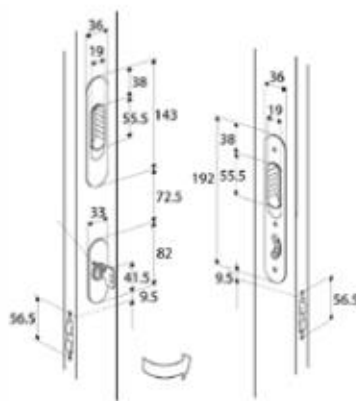

CURVED OFFSHORE

- Mortise lock suitable for 12.7mm, 19mm and 25.4mm door thickness.
- Flush mounted only.
- Available as a key lock with privacy knob or privacy knob with an emergency override.
- Suitable for latching the door at any angle between swing and sliding.
- Designed especially for curved doors.
- Finish: polished chrome
- Materials: stainless steel, brass, aluminium

FLUSH

Sliding door lock for doors 12.5mm thick.
Can be used to slide into recessed pockets.
Key lock with privacy.
Materials: brass, stainless steel, plastic

	FLUSH	FLUSH OVAL
White	MF-01-110-70	N/A
Black	MF-01-110-50	N/A
Stainless steel	N/A	MF-01-310-24

Flush, black

Diamond brass with key lock

Chrome No key lock

TALON

- Sliding door lock for doors 20.5-38mm thick
- For use on aluminium extrusions, wood or fibreglass doors
- Available as either key lock with privacy or privacy only
- Can be used for bifolding doors
- Materials: Brass, stainless steel